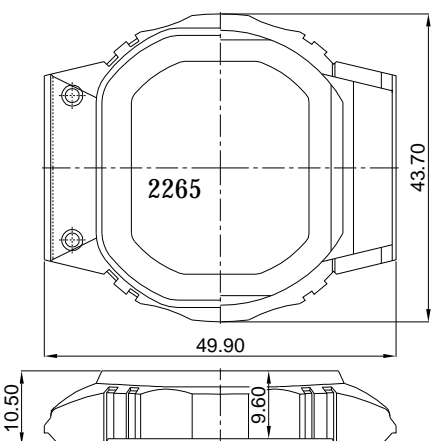

型号 (LOT)	R0694	供应商 (MS):	X2265	型号 (LOT)	R0695	供应商 (MS):	X2266	型号 (LOT)	R0696	供应商 (MS):	X2268