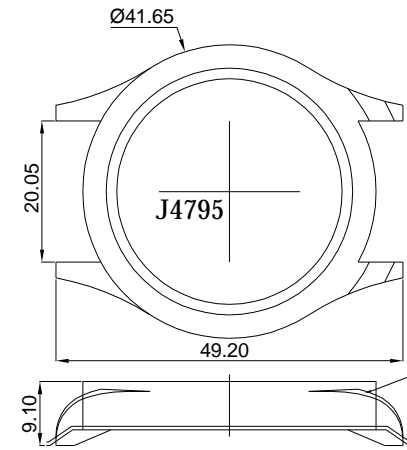

型号 (LOT)	R0967	供应商 (MS):	J4787	型号 (LOT)	R0968	供应商 (MS):	J4795	型号 (LOT)	R0969	供应商 (MS):	J4799