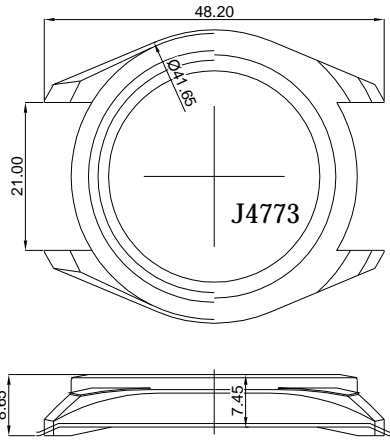

| | | | | | | | | | | | |
|----------|-------|-----------|-------|----------|-------|-----------|-------|----------|-------|-----------|-------|
| 型号 (LOT) | R0961 | 供应商 (MS): | J4773 | 型号 (LOT) | R0962 | 供应商 (MS): | J4775 | 型号 (LOT) | R0963 | 供应商 (MS): | J4776 |
|----------|-------|-----------|-------|----------|-------|-----------|-------|----------|-------|-----------|-------|