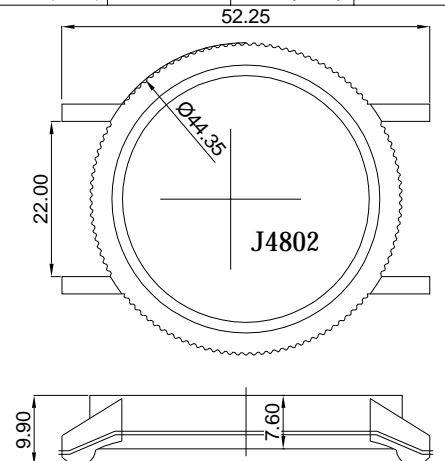

型号 (LOT)	R0970	供应商 (MS):	J4800	型号 (LOT)	R0971	供应商 (MS):	J4801	型号 (LOT)	R0972	供应商 (MS):	J4802