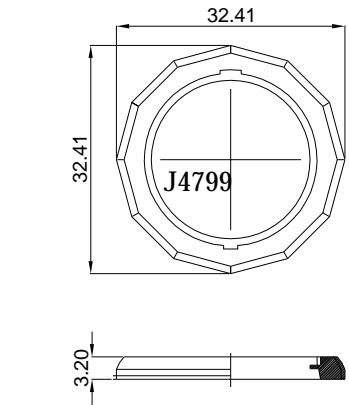

型号 (LOT)	R0967	供应商 (MS):	J4787	型号 (LOT)	R0968	供应商 (MS):	J4795	型号 (LOT)	R0969	供应商 (MS):	J4799