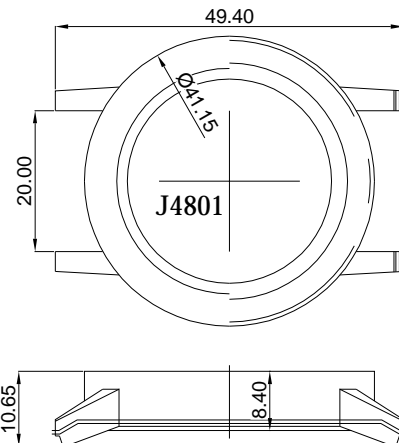

型号 (LOT)	R0970	供应商 (MS):	J4800	型号 (LOT)	R0971	供应商 (MS):	J4801	型号 (LOT)	R0972	供应商 (MS):	J4802