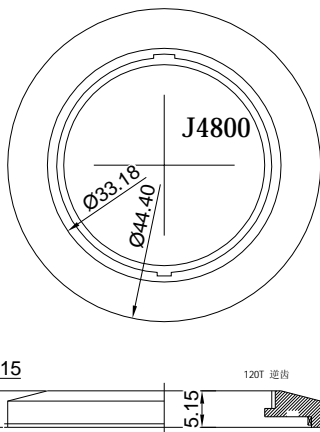

型号 (LOT)	R0970	供应商 (MS):	J4800	型号 (LOT)	R0971	供应商 (MS):	J4801	型号 (LOT)	R0972	供应商 (MS):	J4802