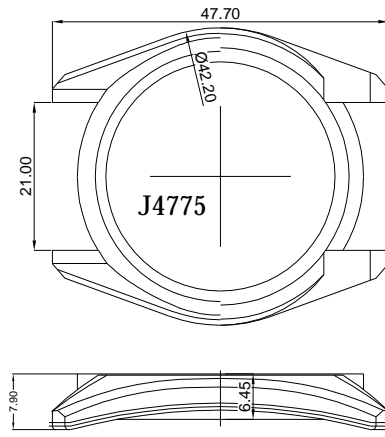

| | | | | | | | | | | | |
|----------|-------|-----------|-------|----------|-------|-----------|-------|----------|-------|-----------|-------|
| 型号 (LOT) | R0961 | 供应商 (MS): | J4773 | 型号 (LOT) | R0962 | 供应商 (MS): | J4775 | 型号 (LOT) | R0963 | 供应商 (MS): | J4776 |
|----------|-------|-----------|-------|----------|-------|-----------|-------|----------|-------|-----------|-------|